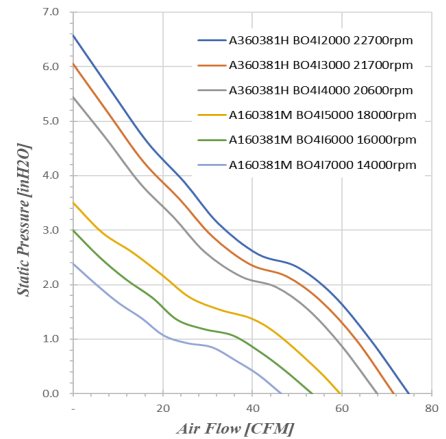

產品別	Model No.		Control Type	Bearing Type	Rated Voltage	Operating Voltage Range	Speed	Input Current	Input Power	Maximum Air Flow		Maximum Air Pressure		Noise	
					VDC	VDC	R.P.M	Amp	Watt	CFM	m³/min	inH2O	mmH2O		dB(A)
6038 12V IP68 Series	A360381H	BO4I2000	+/-FG/PWM	Ball	12	10~13.8	22700	3.16	37.9	73.5	2.08	7.0	177.2	70.6	
	A360381H	BO4I3000	+/-FG/PWM	Ball	12	10~13.8	21700	2.73	32.7	70.1	1.98	6.3	161.3	68.8	
	A360381H	BO4I4000	+/-FG/PWM	Ball	12	10~13.8	20600	2.64	31.7	66.2	1.87	5.9	149.4	67.7	
	A160381M	BO4I5000	+/-FG/PWM	Ball	12	6~13.8	18000	1.61	19.3	60.0	1.70	3.9	98.6	65.1	
	A160381M	BO4I6000	+/-FG/PWM	Ball	12	6~13.8	16000	1.26	15.1	53.4	1.51	2.9	73.6	62.4	
	A160381M	BO4I7000	+/-FG/PWM	Ball	12	6~13.8	14000	0.78	9.4	46.2	1.31	2.6	65.8	59.1	
6038 12V iSALT Series	A360381H	BO4F2000	+/-FG/PWM	Ball	12	10~13.8	22700	3.16	37.9	73.5	2.08	7.0	177.2	70.6	
	A360381H	BO4F3000	+/-FG/PWM	Ball	12	10~13.8	21700	2.73	32.7	70.1	1.98	6.3	161.3	68.8	
	A360381H	BO4F4000	+/-FG/PWM	Ball	12	10~13.8	20600	2.64	31.7	66.2	1.87	5.9	149.4	67.7	
	A160381M	BO4F5000	+/-FG/PWM	Ball	12	6~13.8	18000	1.61	19.3	60.0	1.70	3.9	98.6	65.1	
	A160381M	BO4F6000	+/-FG/PWM	Ball	12	6~13.8	16000	1.26	15.1	53.4	1.51	2.9	73.6	62.4	
	A160381M	BO4F7000	+/-FG/PWM	Ball	12	6~13.8	14000	0.78	9.4	46.2	1.31	2.6	65.8	59.1	
6038 24V IP68 Series	A160382H	BO4I2000	+/-FG/PWM	Ball	24	14~27.6	22700	1.58	37.9	73.5	2.08	7.0	177.2	70.6	
	A160382H	BO4O3000	+/-FG/PWM	Ball	24	14~27.6	21700	1.36	32.7	70.1	1.98	6.3	161.3	68.8	
	A160382H	BO4I4000	+/-FG/PWM	Ball	24	14~27.6	20600	1.32	31.7	66.2	1.87	5.9	149.4	67.7	
	A160382H	BO4I5000	+/-FG/PWM	Ball	24	14~27.6	18000	0.81	19.3	60.0	1.70	3.9	98.6	65.1	
	A160382H	BO4I6000	+/-FG/PWM	Ball	24	14~27.6	16000	0.63	15.1	53.4	1.51	2.9	73.6	62.4	
	A160382H	BO4I7000	+/-FG/PWM	Ball	24	14~27.6	14000	0.39	9.4	46.2	1.31	2.6	65.8	59.1	
6038 24V iSALT Series	A160382H	BO4F2000	+/-FG/PWM	Ball	24	14~27.6	22700	1.58	37.9	73.5	2.08	7.0	177.2	70.6	
	A160382H	BO4F3000	+/-FG/PWM	Ball	24	14~27.6	21700	1.36	32.7	70.1	1.98	6.3	161.3	68.8	
	A160382H	BO4F4000	+/-FG/PWM	Ball	24	14~27.6	20600	1.32	31.7	66.2	1.87	5.9	149.4	67.7	
	A160382H	BO4F5000	+/-FG/PWM	Ball	24	14~27.6	18000	0.81	19.3	60.0	1.70	3.9	98.6	65.1	
	A160382H	BO4F6000	+/-FG/PWM	Ball	24	14~27.6	16000	0.63	15.1	53.4	1.51	2.9	73.6	62.4	
	A160382H	BO4F7000	+/-FG/PWM	Ball	24	14~27.6	14000	0.39	9.4	46.2	1.31	2.6	65.8	59.1