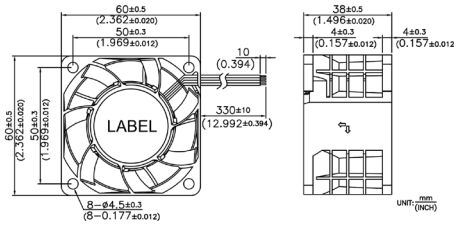

### DIMENSION DRAWING

- Housing : Plastic (UL 94V-0)
- Impeller : Plastic (UL 94V-0)
- Bearing : Ball bearing
- Lead Wires : UL10368 AWG22 OR Equivalent
- Mass : 148g

產品別	Model No.		Control Type	Bearing Type	Rated Voltage	Operating Voltage Range	Speed	Input Current	Input Power	Maximum Air Flow		Maximum Air Pressure		Noise
					VDC	VDC	R.P.M	Amp	Watt	CFM	m <sup>3</sup> /min	inH2O	mmH2O	
6038 12V IP68 Series	A360381H	BO4I2000	+/-FG/PWM	Ball	12	10~13.8	22700	3.16	37.9	73.5	2.08	7.0	177.2	70.6
	A360381H	BO4I3000	+/-FG/PWM	Ball	12	10~13.8	21700	2.73	32.7	70.1	1.98	6.3	161.3	68.8
	A360381H	BO4I4000	+/-FG/PWM	Ball	12	10~13.8	20600	2.64	31.7	66.2	1.87	5.9	149.4	67.7
	A160381M	BO4I5000	+/-FG/PWM	Ball	12	6~13.8	18000	1.61	19.3	60.0	1.70	3.9	98.6	65.1
	A160381M	BO4I6000	+/-FG/PWM	Ball	12	6~13.8	16000	1.26	15.1	53.4	1.51	2.9	73.6	62.4
	A160381M	BO4I7000	+/-FG/PWM	Ball	12	6~13.8	14000	0.78	9.4	46.2	1.31	2.6	65.8	59.1
6038 12V iSALT Series	A360381H	BO4F2000	+/-FG/PWM	Ball	12	10~13.8	22700	3.16	37.9	73.5	2.08	7.0	177.2	70.6
	A360381H	BO4F3000	+/-FG/PWM	Ball	12	10~13.8	21700	2.73	32.7	70.1	1.98	6.3	161.3	68.8
	A360381H	BO4F4000	+/-FG/PWM	Ball	12	10~13.8	20600	2.64	31.7	66.2	1.87	5.9	149.4	67.7
	A160381M	BO4F5000	+/-FG/PWM	Ball	12	6~13.8	18000	1.61	19.3	60.0	1.70	3.9	98.6	65.1
	A160381M	BO4F6000	+/-FG/PWM	Ball	12	6~13.8	16000	1.26	15.1	53.4	1.51	2.9	73.6	62.4
	A160381M	BO4F7000	+/-FG/PWM	Ball	12	6~13.8	14000	0.78	9.4	46.2	1.31	2.6	65.8	59.1
6038 24V IP68 Series	A160382H	BO4I2000	+/-FG/PWM	Ball	24	14~27.6	22700	1.58	37.9	73.5	2.08	7.0	177.2	70.6
	A160382H	BO4O3000	+/-FG/PWM	Ball	24	14~27.6	21700	1.36	32.7	70.1	1.98	6.3	161.3	68.8
	A160382H	BO4I4000	+/-FG/PWM	Ball	24	14~27.6	20600	1.32	31.7	66.2	1.87	5.9	149.4	67.7
	A160382H	BO4I5000	+/-FG/PWM	Ball	24	14~27.6	18000	0.81	19.3	60.0	1.70	3.9	98.6	65.1
	A160382H	BO4I6000	+/-FG/PWM	Ball	24	14~27.6	16000	0.63	15.1	53.4	1.51	2.9	73.6	62.4
	A160382H	BO4I7000	+/-FG/PWM	Ball	24	14~27.6	14000	0.39	9.4	46.2	1.31	2.6	65.8	59.1
6038 24V iSALT Series	A160382H	BO4F2000	+/-FG/PWM	Ball	24	14~27.6	22700	1.58	37.9	73.5	2.08	7.0	177.2	70.6
	A160382H	BO4F3000	+/-FG/PWM	Ball	24	14~27.6	21700	1.36	32.7	70.1	1.98	6.3	161.3	68.8
	A160382H	BO4F4000	+/-FG/PWM	Ball	24	14~27.6	20600	1.32	31.7	66.2	1.87	5.9	149.4	67.7
	A160382H	BO4F5000	+/-FG/PWM	Ball	24	14~27.6	18000	0.81	19.3	60.0	1.70	3.9	98.6	65.1
	A160382H	BO4F6000	+/-FG/PWM	Ball	24	14~27.6	16000	0.63	15.1	53.4	1.51	2.9	73.6	62.4
	A160382H	BO4F7000	+/-FG/PWM	Ball	24	14~27.6	14000	0.39	9.4	46.2	1.31	2.6	65.8	59.1